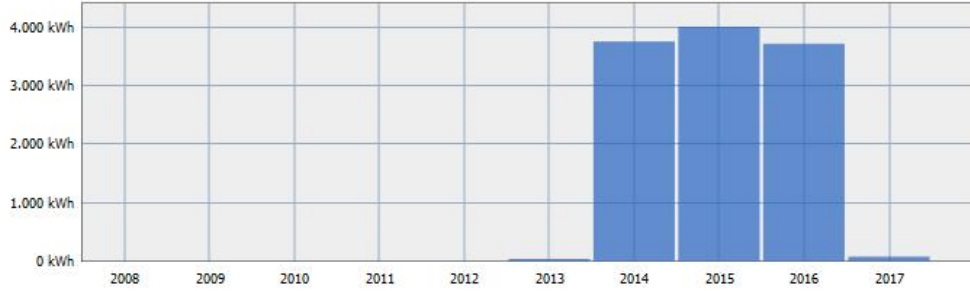

SN: 2130203239

Day yield 3.232 Wh

Condition Ok

Power 1.272 W

Total yield 11,577 MWh

Day

Month

Year

Total

Yield